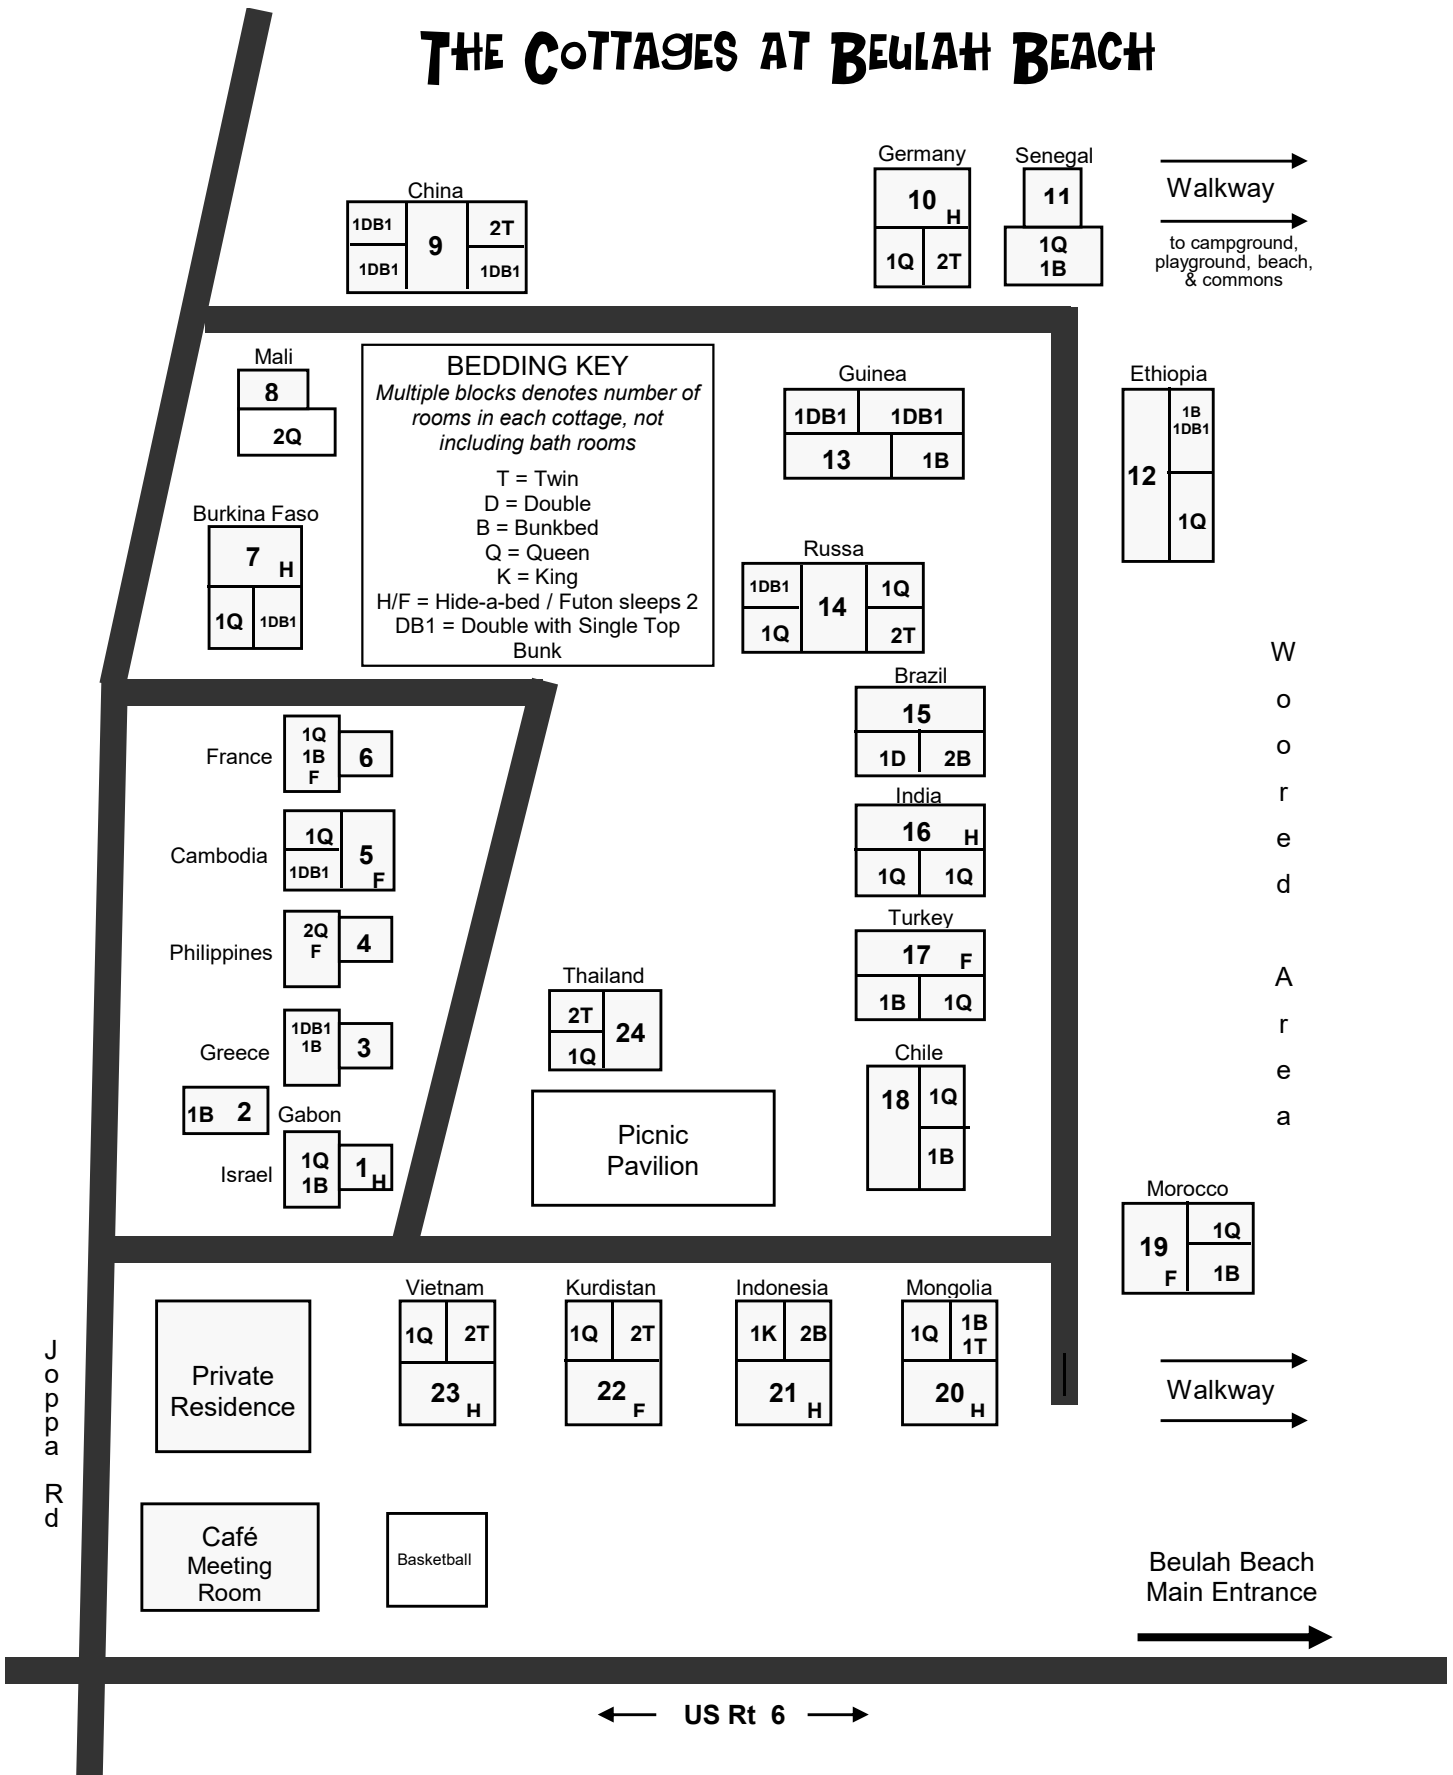

THE COTTAGES AT BEULAH BEACH

China

1DB1	9	2T
1DB1		1DB1

Germany

10	
H	
1Q	2T

Senegal

11	
1Q	1B

Walkway →
→
to campground,
playground, beach,
& commons

Mali

8	
2Q	

BEDDING KEY
Multiple blocks denotes number of
rooms in each cottage, not
including bath rooms

T = Twin
D = Double
B = Bunkbed
Q = Queen
K = King
H/F = Hide-a-bed / Futon sleeps 2
DB1 = Double with Single Top
Bunk

Guinea

1DB1	1DB1
13	
1B	

Ethiopia

12	1B 1DB1
	1Q

Burkina Faso

7	
H	
1Q	1DB1

Russia

1DB1	14	1Q
1Q		2T

1K	2B
21	
H	

Mongolia

1Q	1B 1T
20	
H	

Café Meeting Room

Basketball

Beulah Beach Main Entrance →

← US Rt 6 →

W
o
o
r
e
d