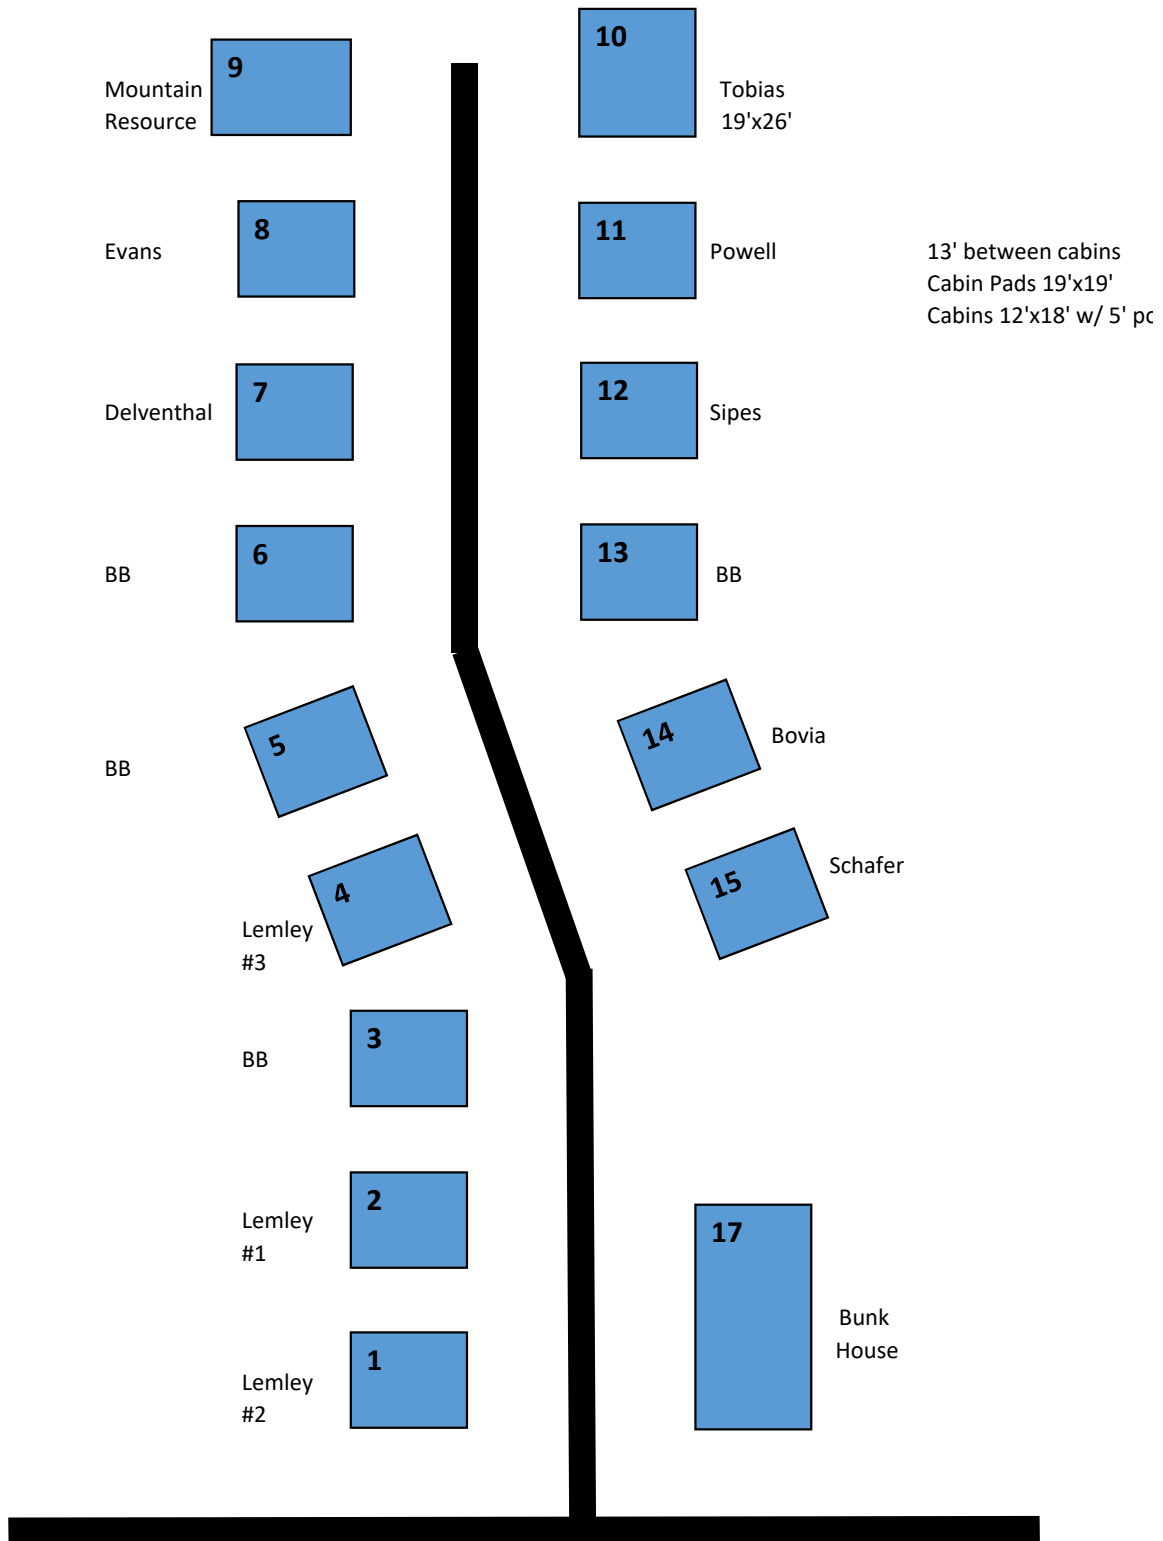

LAKE

Lake Cabins at Beulah Beach

rch